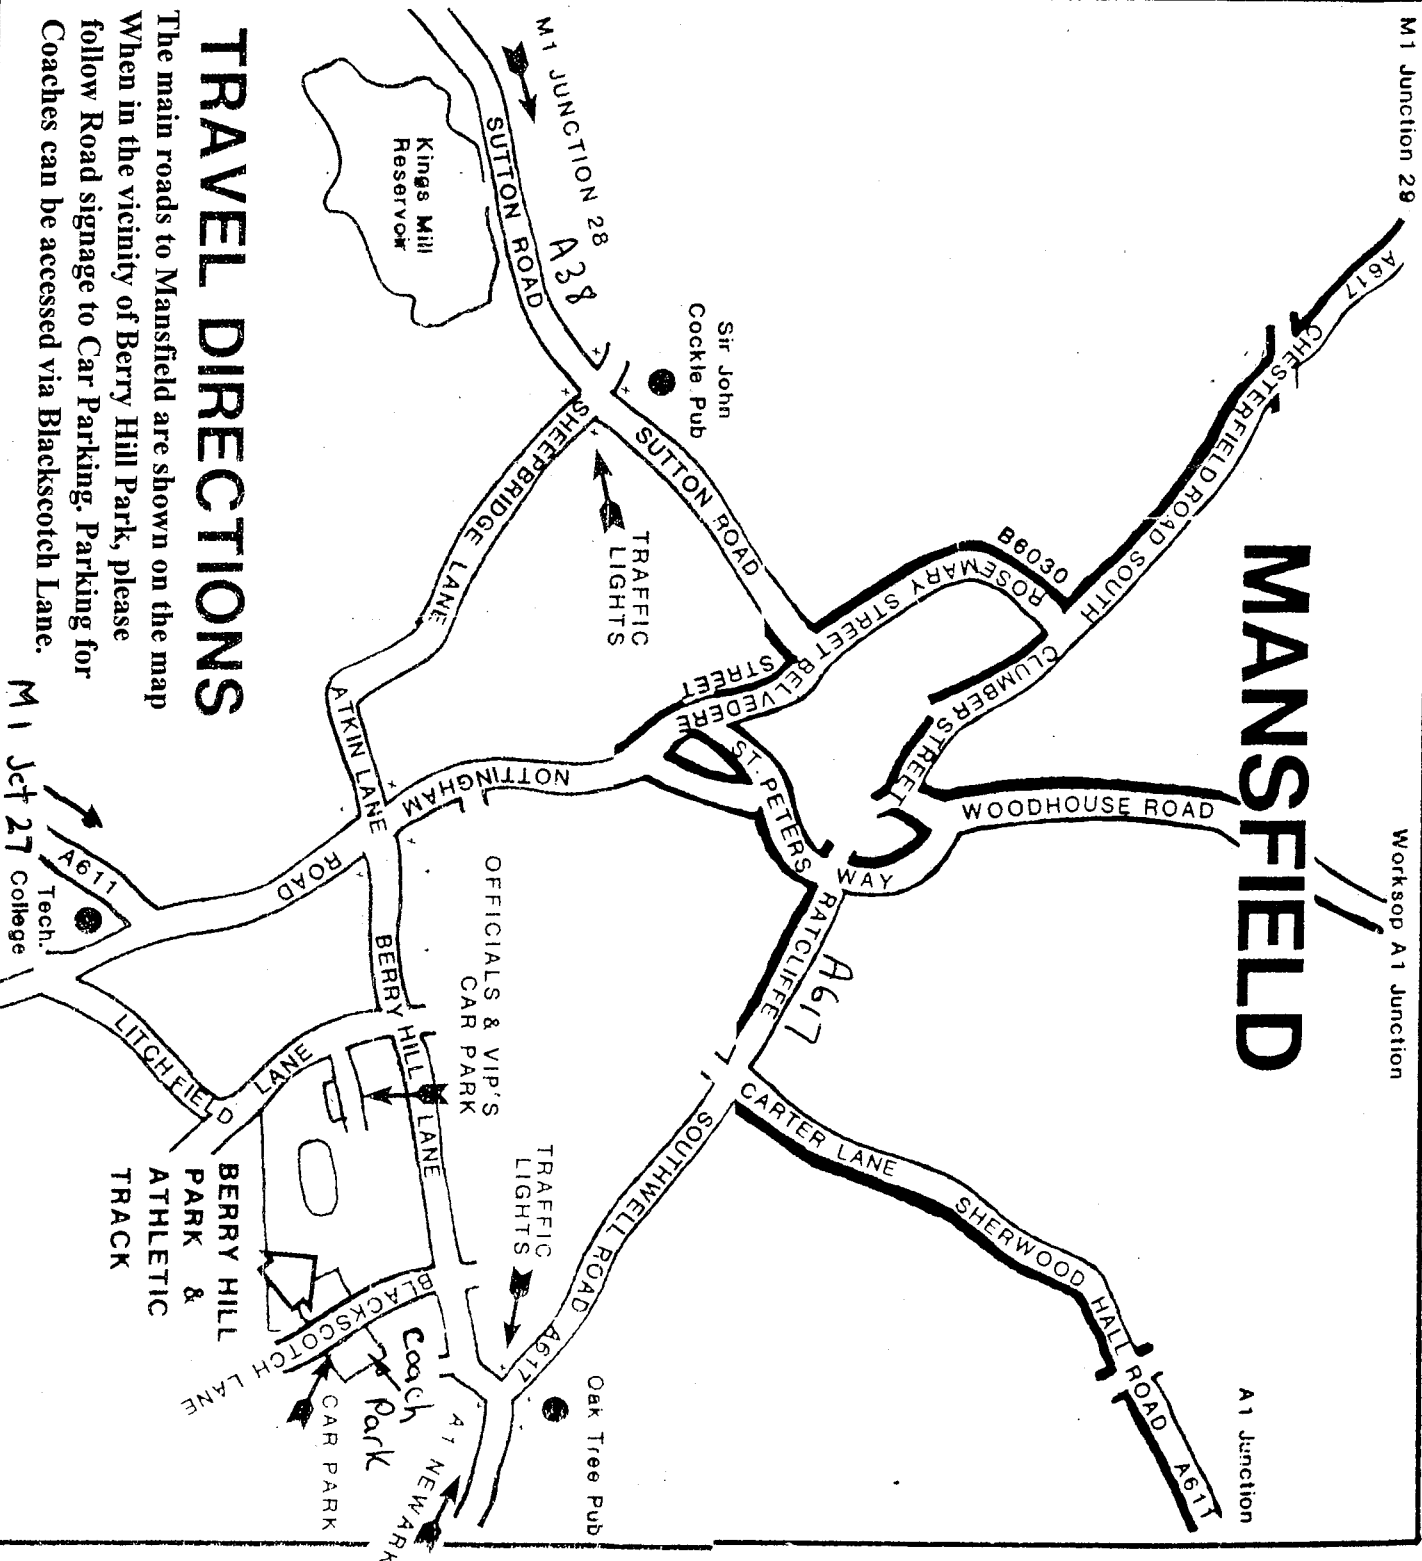

MANSFIELD BERRY HILL ATHLETIC TRACK

TRAVEL DIRECTIONS

FOR ENGLISH
CROSS COUNTRY
RELAY
CHAMPIONSHIPS

M1 Junction 29

Workshop A1 Junction

MANSFIELD

A1 Junction

TRAVEL DIRECTIONS

The main roads to Mansfield are shown on the map. When in the vicinity of Berry Hill Park, please follow Road signage to Car Parking. Parking for Coaches can be accessed via Blackscotch Lane.

M1 Jct 27
Tech. College